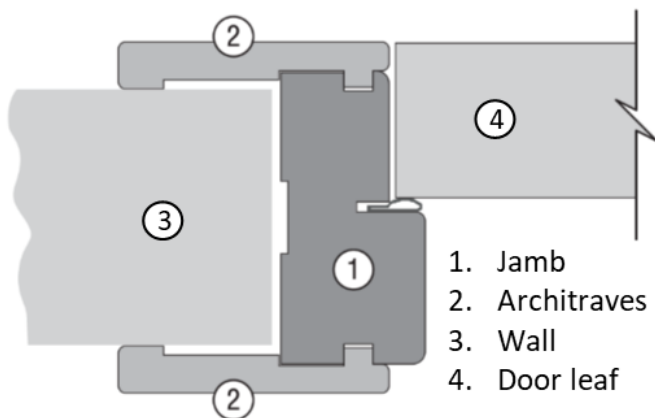

UNIKA 4

Doors of these series has a smooth laquered surface with solid oak inlay.

Complectation:

Available to choose from only door leaf to assembled set with fittings

REGULAR DECORATIVES

Solid oak wood

RAL

UNIKA 4

Technical data

Standart door leaf measurements 2000mm x (600; 700; 800; 900)mm x 40mm
Complanar jamb. Architraves and door leaf forms a single plane

a. Jamb, type 5

b. Architrave, type 13