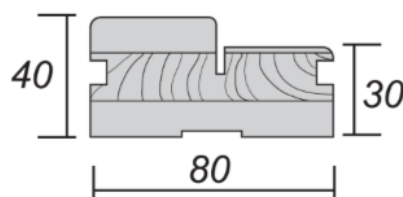

UNIKA 4

Doors of these series has a smooth laquered surface with solid oak inlay.

Complectation:

Available to choose from only door leaf to assembled set with fittings

REGULAR DECORATIVES

Solid oak wood

RAL

UNIKA 4

Technical data

Standart door leaf measurements 2000mm x (600; 700; 800; 900)mm x 40mm
Complanar jamb. Architraves and door leaf forms a single plane

a. Jamb, type 5

b. Architrave, type 13