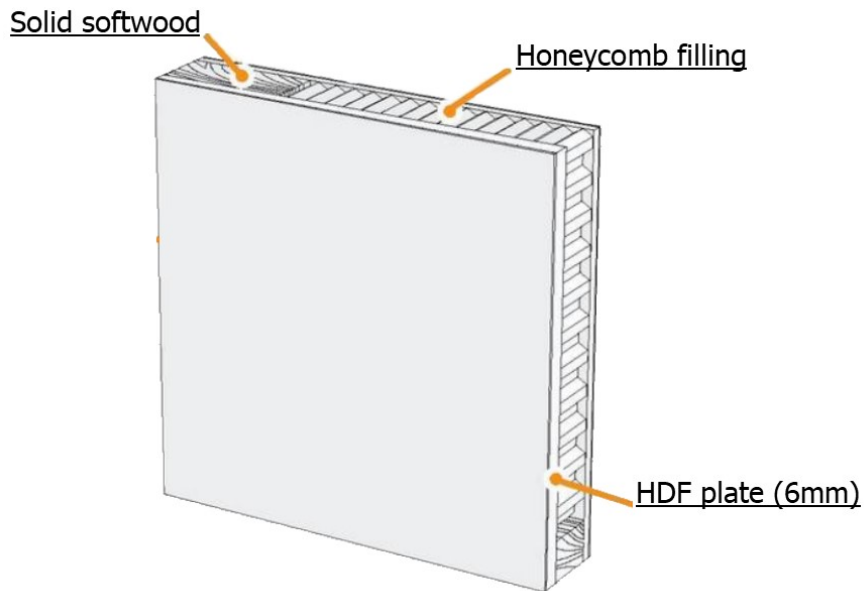

UNIKA 4

Doors of these series has a smooth laquered surface with solid oak inlay.

Complectation:

Available to choose from only door leaf to assembled set with fittings

REGULAR DECORATIVES

Solid oak wood

RAL

UNIKA 4

Technical data

Standart door leaf measurements 2000mm x (600; 700; 800; 900)mm x 40mm
Complanar jamb. Architraves and door leaf forms a single plane

a. Jamb, type 5

b. Architrave, type 13